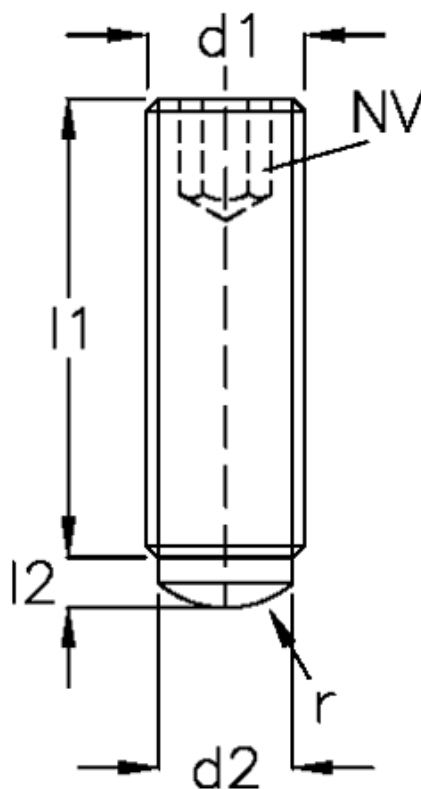

Data Sheet

Article number: 20031606

Description: E+G Grub screw
GN 913.2-M5-8-A

Measures

$d1 = M5$

$d2 = 3$

$l1 = 8$

$l2 = 1.0$

$l3 = 0.5$

$NV = 2.5$

$r = 2.5$